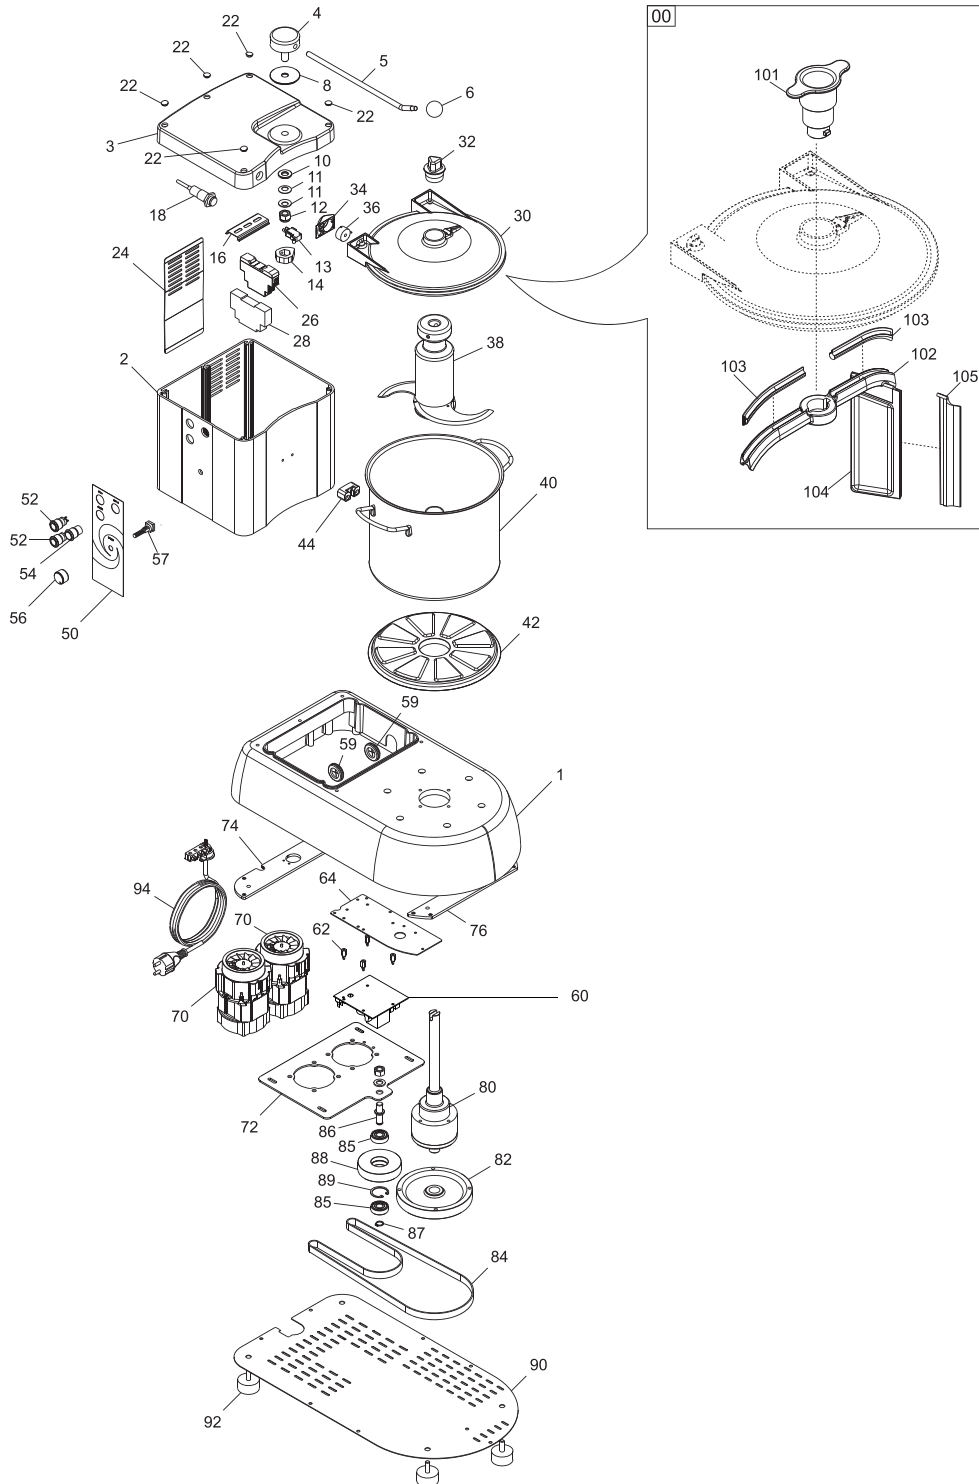

Parts Breakdown

Model FP-IT-0009-VT 47083

Parts Breakdown

Model FP-IT-0009-VT 47083

Item No.	Description	Position	Item No.	Description	Position	Item No.	Description	Position
AH792	Scraper 9 for 47083	00	AH798	Cover Compl. + Guam. 9 for 47083	30	AH807	Long Foot Plate 9 for 47083	74
AH793	Base 9 Bril. for 47083	01	AH758	Cover Cap 9 for 47083	32	AH808	Short Foot Plate 9 for 47083	76
AH794	Neck 9 Oss. for 47083	02	AH799	Magn. Unit Holder Lock 9 for 47083	34	AH809	Complete Hub Pulley 9 for 47083	80
AH795	Head 9 Bril. for 47083	03	AH760	Magnetic Unit Coded N 180 HA for 47083	36	AH810	Driven Pulley 9 LAV for 47083	82
AH745	Lever Flange 9 for 47083	04	16995	Shaft with Regular Knives for 47083	38	19359	Belt for 47083	84
AH796	Rod Lever 9 for 47083	05	26125	Bowl for 47083	40	AH811	Bearing 6201 2RS for 47083	85
AH747	Upper Ice Knob for 47083	06	AH800	Pot Lift 9 for 47083	42	AH812	Transmission Pin 9 for 47083	86
AH748	Clutch Washer Lever 9 for 47083	08	AH801	Pot Holder Block 9 for 47083	44	AH813	Retaining Rings Din 471 D 12E for 47083	87
AH749	Cam Thickness Washer 9 for 47083	10	AH802	Show Commands C9 Inv. for 47083	50	AH814	Belt Curtain Pulley 9 for 47083	88
61573	Cup Spring 12.2x25x0.7 for 47083	11	AH765	Stainless Steel Button with Light Y10 for 47083	52	AH815	Retaining Rings DIN 472 D 32I for 47083	89
37151	Clutch Nut for 47083	12	AH766	Stainless Steel Button Y10 for 47083	54	AH816	Cover 9 for 47083	90
AH750	Microswitch with Lever HRC for 47083	13	AH767	Potentiom Knob. D.24 for 47083	56	AH777	Foot 40x20 M8x23 for 47083	92
37152	Microswitch Cam for 47083	14	AH768	Power Wired for 47083	57	AH778	Power Cable Comp. Suko with PA244S for 47083	94
AH751	Din Rail Control Unit 9 for 47083	16	AH769	Rubber Grommet 9 for 47083	59	AH817	Pot Scraper 9 for 47083	95, 105
AH752	Coded Sensor N180 FB M18 for 47083	18	AH803	Pot Card 9 Y19 230 MN for 47083	60	AH779	Spatula Handle 9 for 47083	101
AH753	Head Screw Caps Set for 47083	22	AH804	Card Spacer 9 for 47083	62	AH818	Spatula Arm 9 for 47083	102
AH797	Ventilation Sheet 9 for 47083	24	AH805	Board Plate 9 for 47083	64	AH819	Rubber Arm Spatula 9 for 47083	103
AH756	Switching Power Supply 24VDC 12W for 47083	26	60295	Motor 110V 50Hz for 47083	70	AH820	Supp. Scraper Pot 9 for 47083	104
AH755	Control Unit NC 11 01 for 47083	28	AH806	Motor Slide 9 for 47083	72			